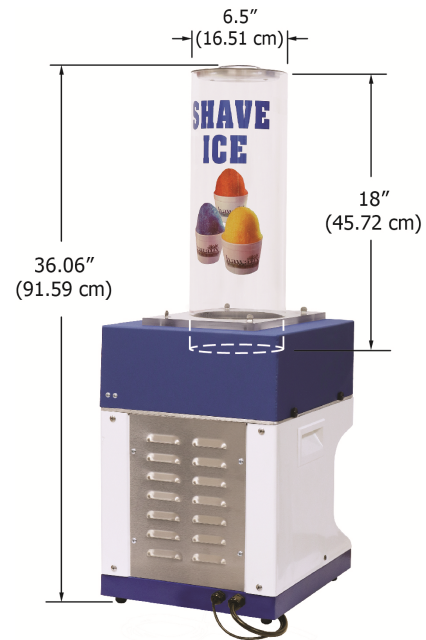

## Ice Hopper Extension (for BluBear™)

Model No. 2748-00-000

### Specifications

**Model 2748-00-000 shown on BluBear Ice Shaver for reference only (items sold separately).**

#### Overall Dimensions:

**Width:** 12.5" (31.75 cm)

**Depth:** 13.25" (33.65 cm)

**Height:** 22.56" (57.30 cm)

Dimensions listed above are for Model 2748-00-000 only.

#### Features:

- For use with a 2747 Series BluBear Ice Shaver (sold separately).
- Increases the potential ice holding capacity of the BluBear hopper to approx. 12 lbs (5.5 kg).

**Gold Medal Products Co.**  
10700 Medallion Drive, Cincinnati, OH 45241